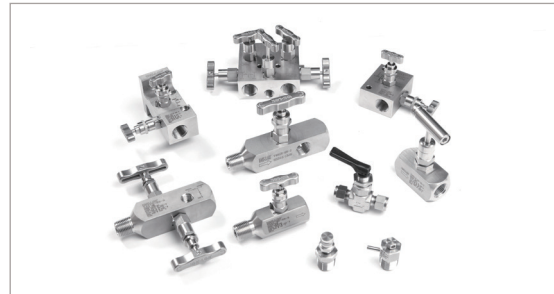

Instrumentation Fittings

DK-Lok
Tube Fittings

JIS Bite Type Tube Fittings
(DIN/JIS)

Instrumentation
Pipe & Weld Fittings

Hydraulic
Pipe Fittings

K Series JIC
Tube Fittings

HD Series
O-Ring Face Seal Fittings

Metal Flexible
Hose & Tube

High pressure
Fitting & Valves

Instrumentation Valves

■ Ball & Plug Valves

■ Check & Relief Valves

■ Metering, Needle & Regulator Valves

■ Manifolds, Gauge Root, Rising Plug, Toggle, Diaphragm, Bleed & Purge Valves

■ Quick Connect, Filters

■ Block & Bleed Valves / Monoflange

■ Cryogenic Valves

■ J Series Air Distribution Manifolds

Ultra High Purity Products

Weld Fittings

DCR Fittings

Bend Fittings